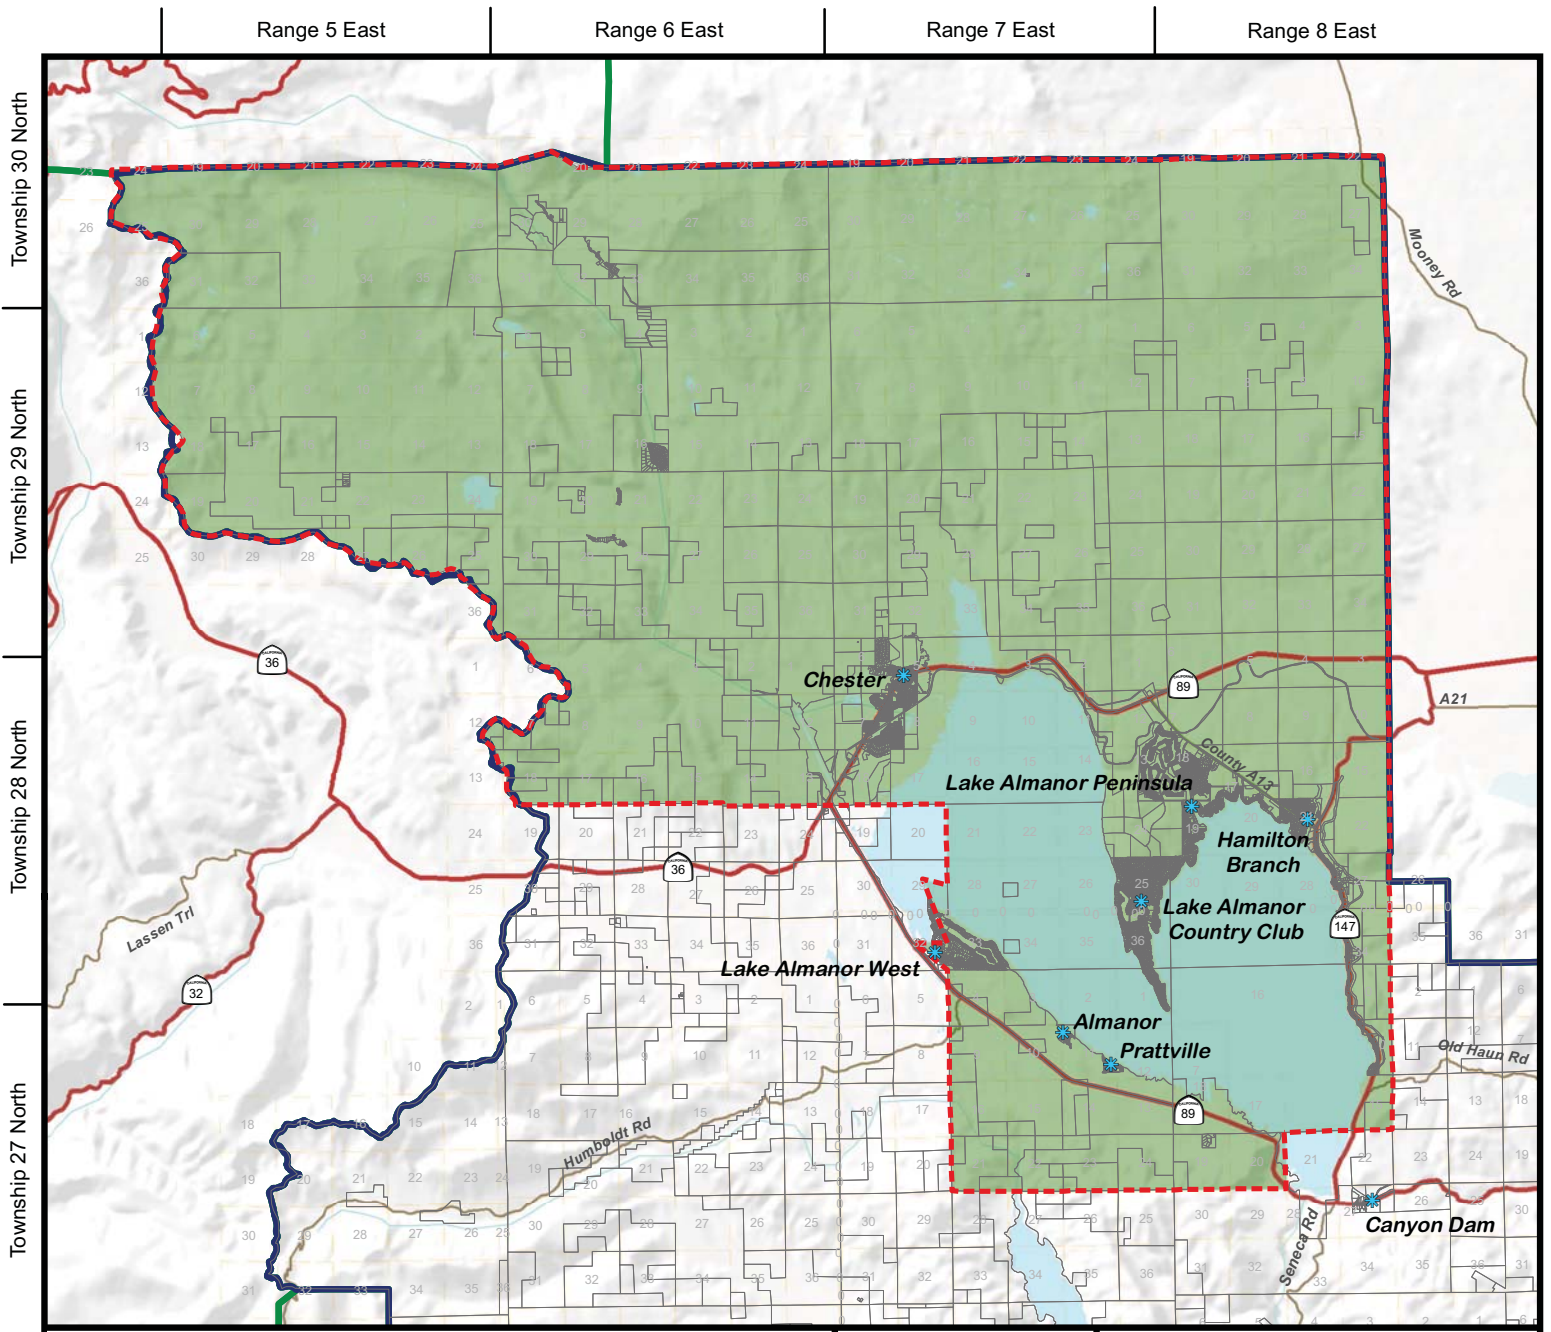

PLUMAS LOCAL AGENCY FORMATION COMMISSION

CHESTER CEMETERY DISTRICT

ADOPTED SPHERE OF INFLUENCE

Legend

- Communities
- Plumas County Boundary
- County Boundaries
- Highways
- Roads
- Parcels
- Sectional Grid (MDB&M)

- Chester Cemetery District
- Chester Cemetery District Adopted Sphere of Influence Boundary

**Chester Cemetery District
Adopted Sphere of Influence**

LAFCo Resolution: # 2019-0001
Adopted: April 8, 2019
Plumas LAFCo

Map Created 5/17/2019