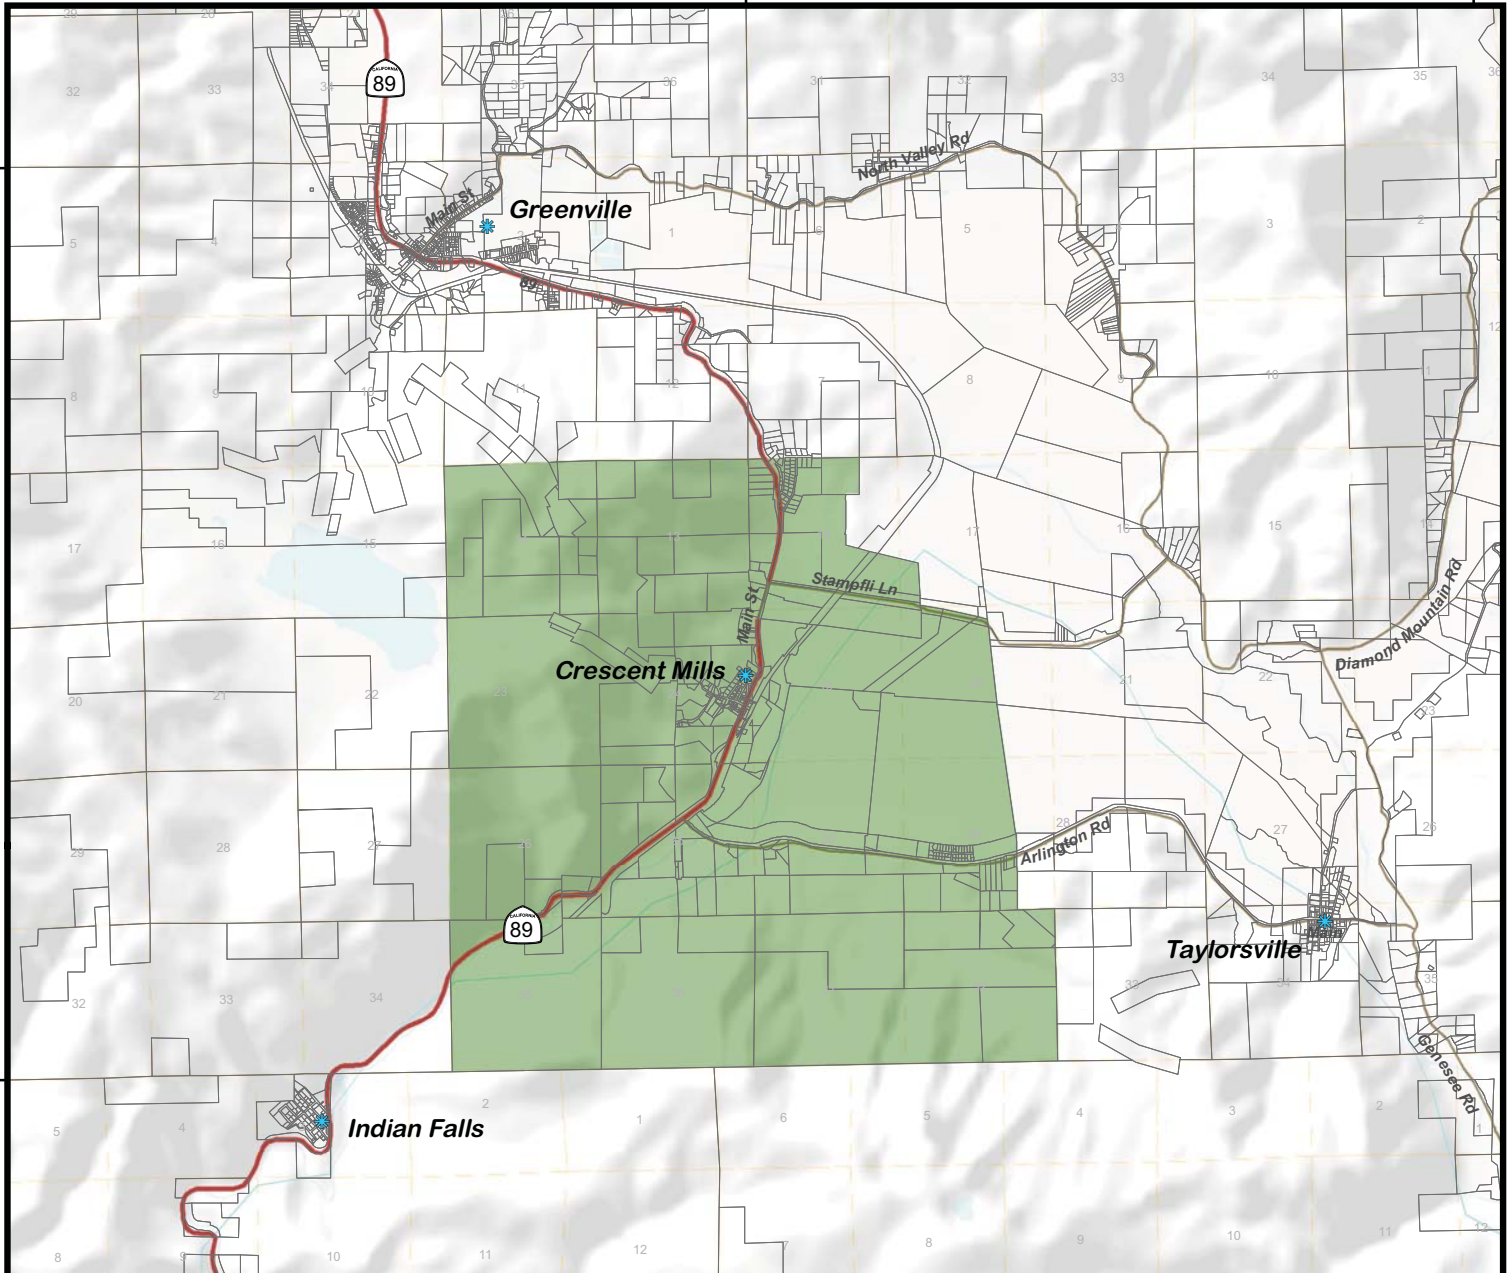

PLUMAS LOCAL AGENCY FORMATION COMMISSION CRESCENT MILLS CEMETERY DISTRICT ADOPTED ZERO SPHERE OF INFLUENCE

Range 9 East

Range 10 East

Township 26 North

Township 25 North

Legend

- Communities
- Plumas County Boundary
- County Boundaries
- Highways
- Roads
- Parcels
- Sectional Grid (MDB&M)

Crescent Mills Cemetery District
Crescent Mills Cemetery District
Adopted Zero Sphere of Influence

0 0.5 1 2 Miles

Crescent Mills Cemetery District Adopted Zero Sphere of Influence

LAFCo Resolution: # 2019-0001
Adopted: April 8, 2019

Plumas LAFCo

Map Created 5/17/2019