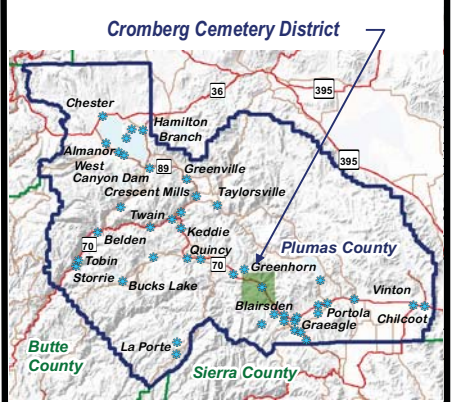

## CROMBERG CEMETERY DISTRICT

### ADOPTED ZERO SPHERE OF INFLUENCE

#### Legend

- Communities
- Plumas County Boundary
- County Boundaries
- Highways
- Roads
- Parcels
- Sectional Grid (MDB&M)

**Cromberg Cemetery District**  
**Cromberg Cemetery District**  
**Adopted Zero Sphere of Influence**