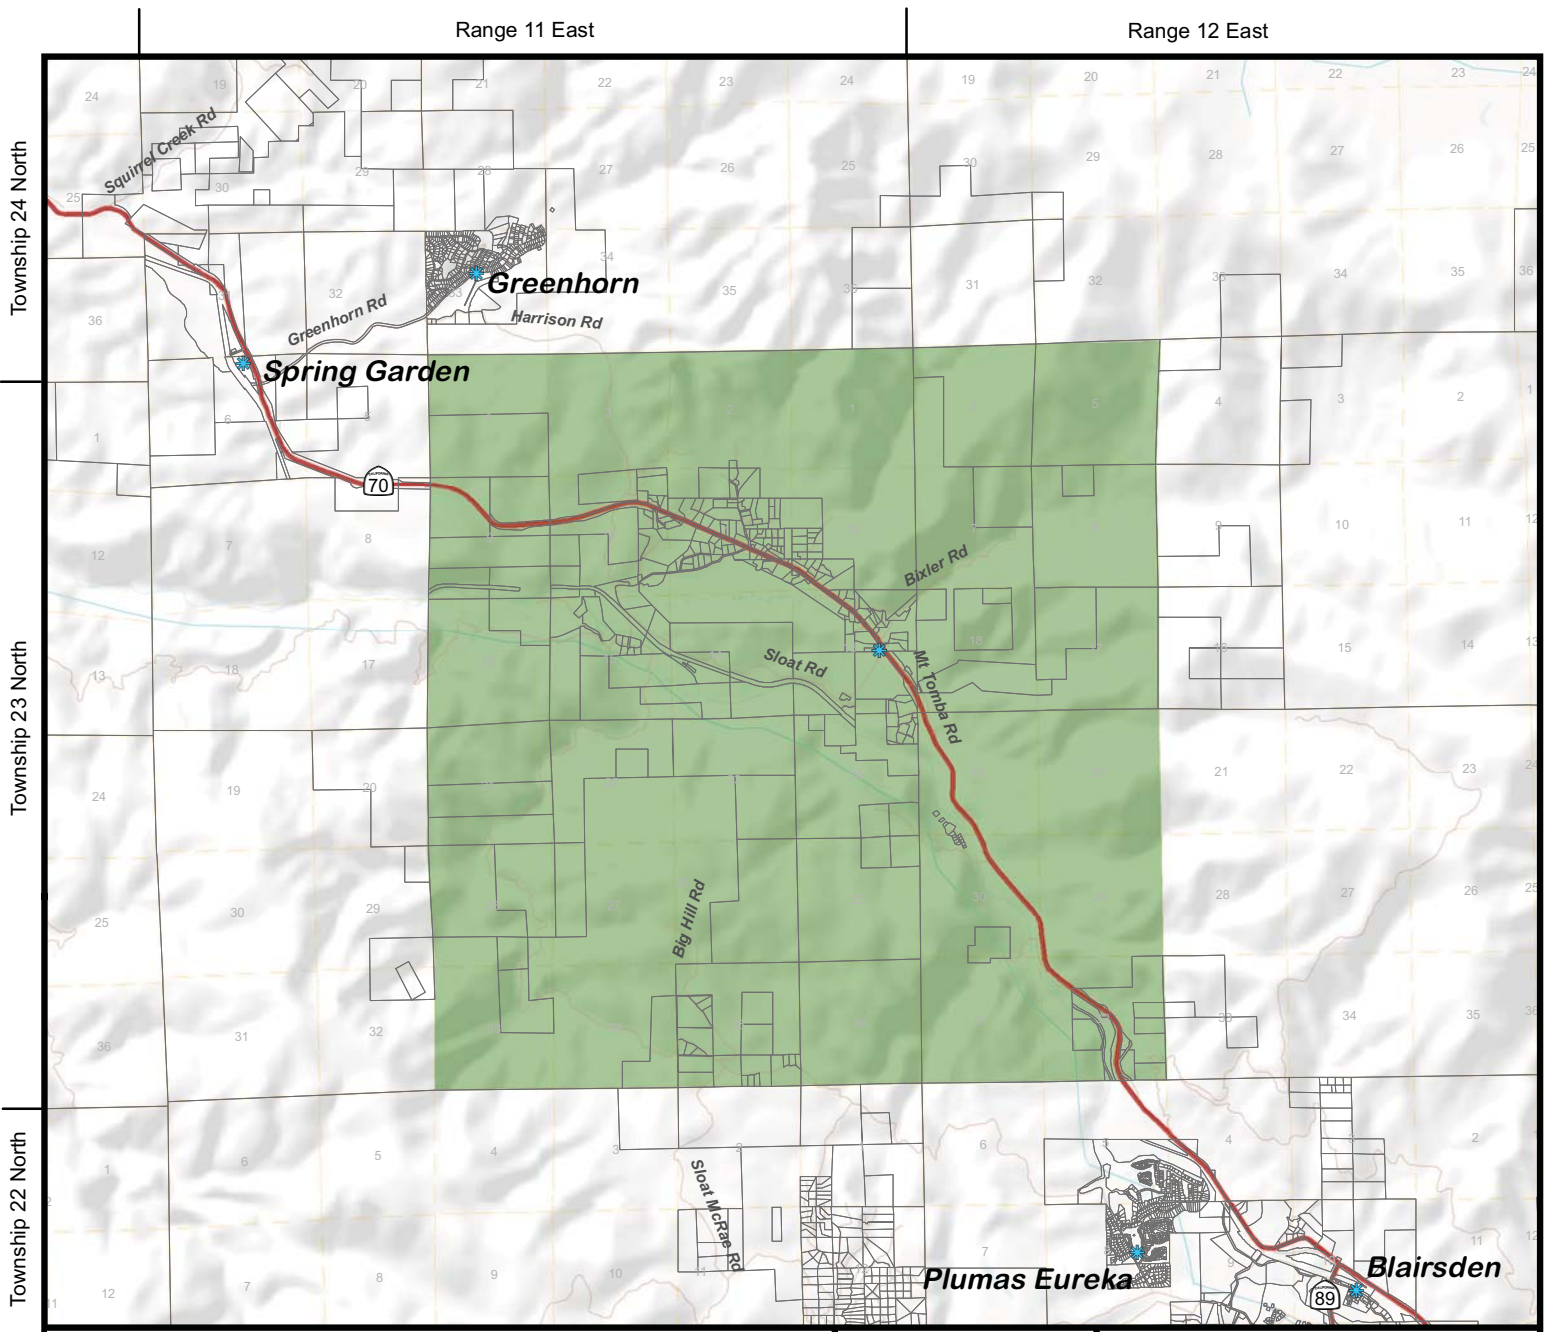

## CROMBERG CEMETERY DISTRICT

### ADOPTED ZERO SPHERE OF INFLUENCE

#### Legend

- Communities
- Plumas County Boundary
- County Boundaries
- Highways
- Roads
- Parcels
- Sectional Grid (MDB&M)

**Cromberg Cemetery District**  
**Cromberg Cemetery District**  
**Adopted Zero Sphere of Influence**

**Cromberg Cemetery District**  
**Adopted Zero Sphere of Influence**  
 LAFCo Resolution: # 2019-0001  
 Adopted: April 8, 2019  
 Plumas LAFCo Map Created 5/17/2019