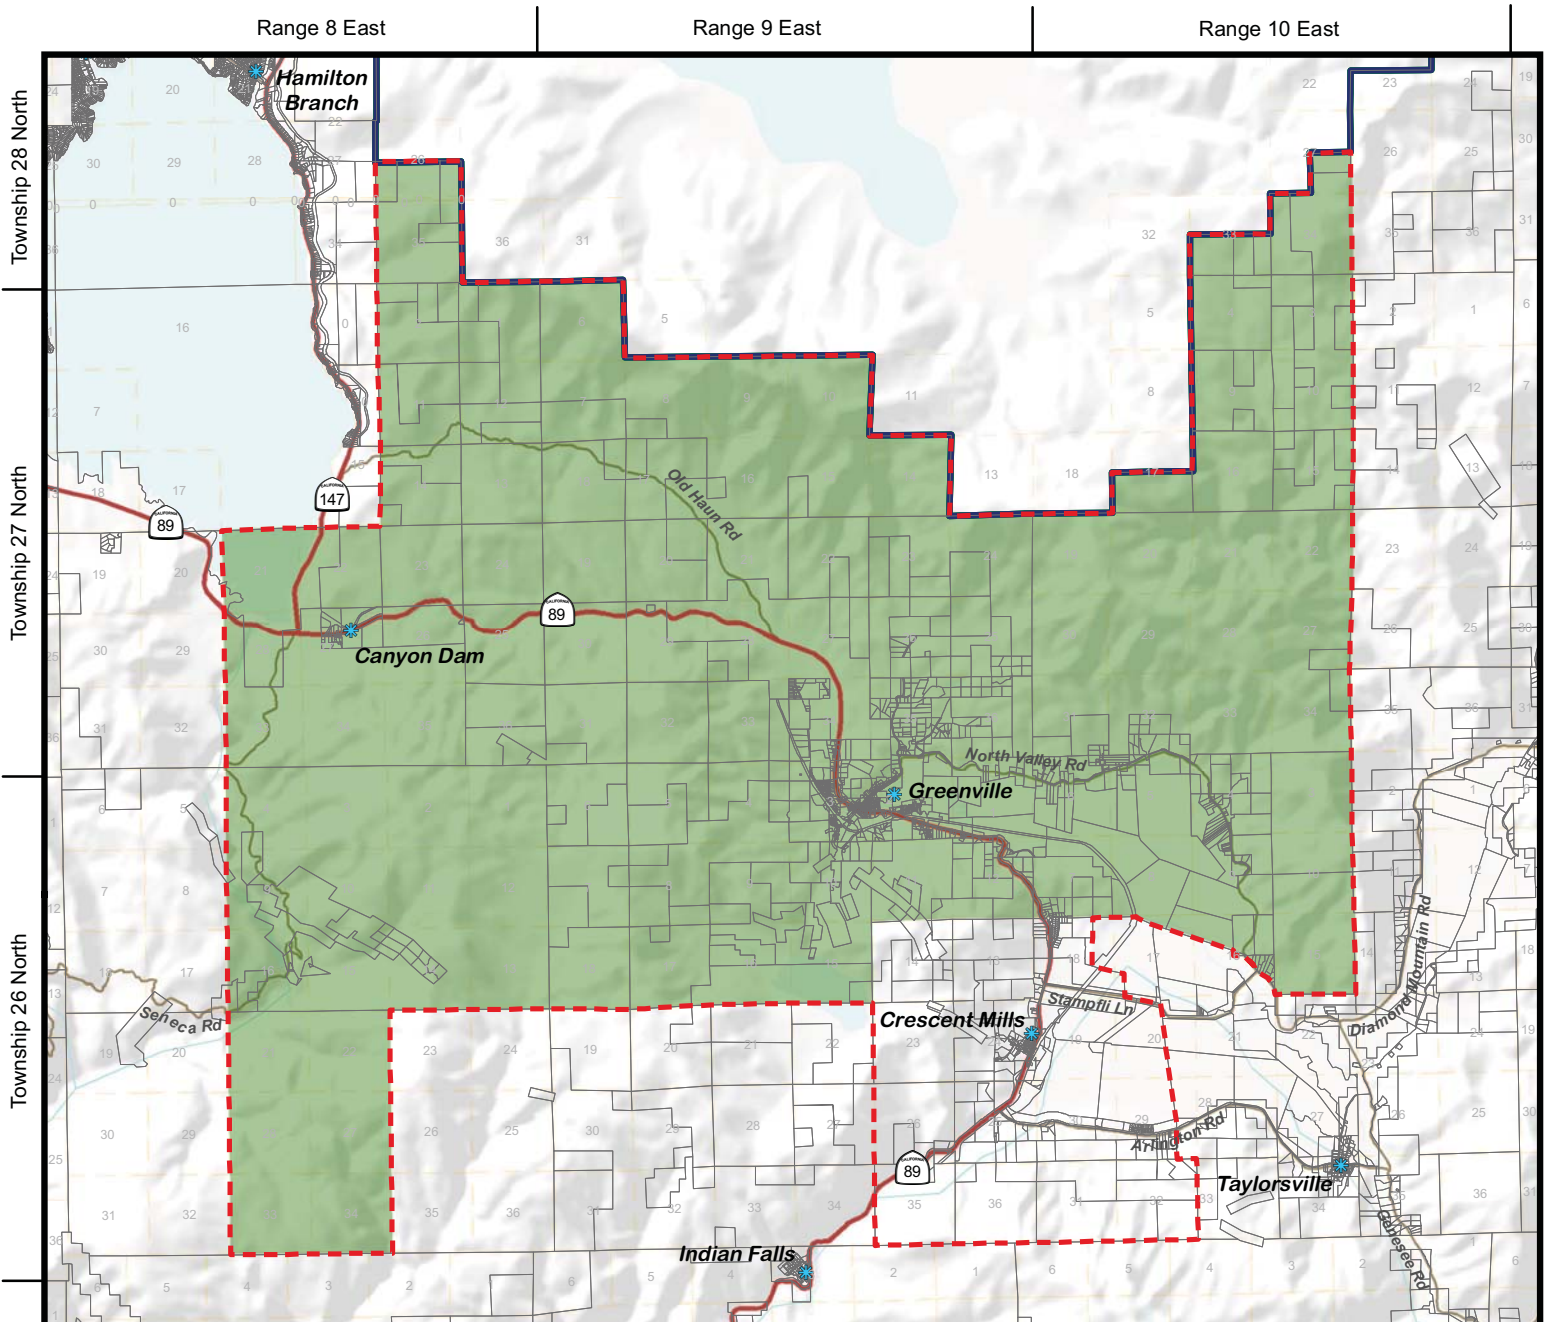

PLUMAS LOCAL AGENCY FORMATION COMMISSION

GREENVILLE CEMETERY DISTRICT

ADOPTED SPHERE OF INFLUENCE

Legend

- Communities
- Plumas County Boundary
- County Boundaries
- Highways
- Roads
- Parcels
- Sectional Grid (MDB&M)
- Greenville Cemetery District
- Greenville Cemetery District Adopted Sphere of Influence

**Greenville Cemetery District
Adopted Sphere of Influence**

LAFCo Resolution: # 2019-0001
Adopted: April 8, 2019
Plumas LAFCo

Map Created 5/17/2019