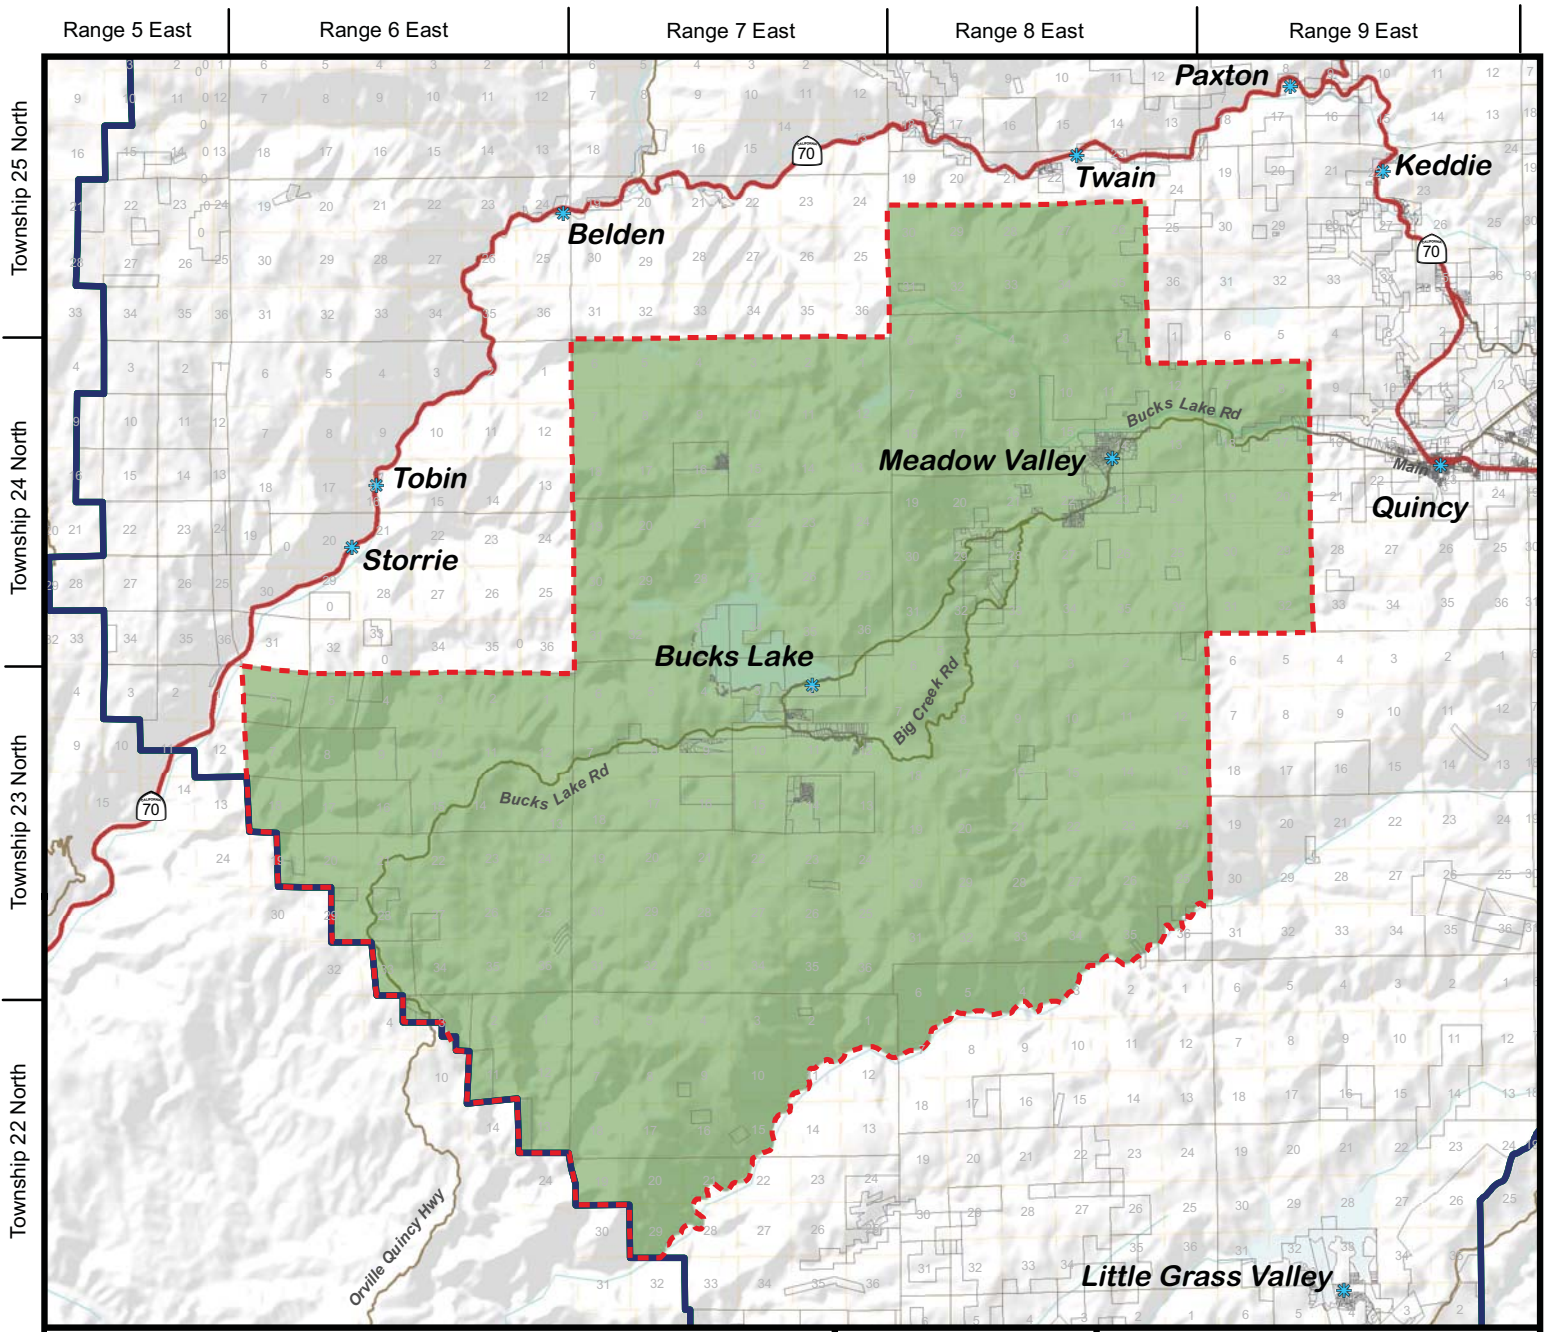

## MEADOW VALLEY CEMETERY DISTRICT

### ADOPTED SPHERE OF INFLUENCE

#### Legend

- Communities
- Plumas County Boundary
- County Boundaries
- Highways
- Roads
- Parcels
- Sectional Grid (MDB&M)

- Meadow Valley Cemetery District
- Meadow Valley Cemetery District Adopted Sphere of Influence Boundary

**Meadow Valley Cemetery District  
Adopted Sphere of Influence**

LAFCo Resolution: # 2019-0001  
Adopted: April 8, 2019  
Plumas LAFCo

Map Created 5/17/2019