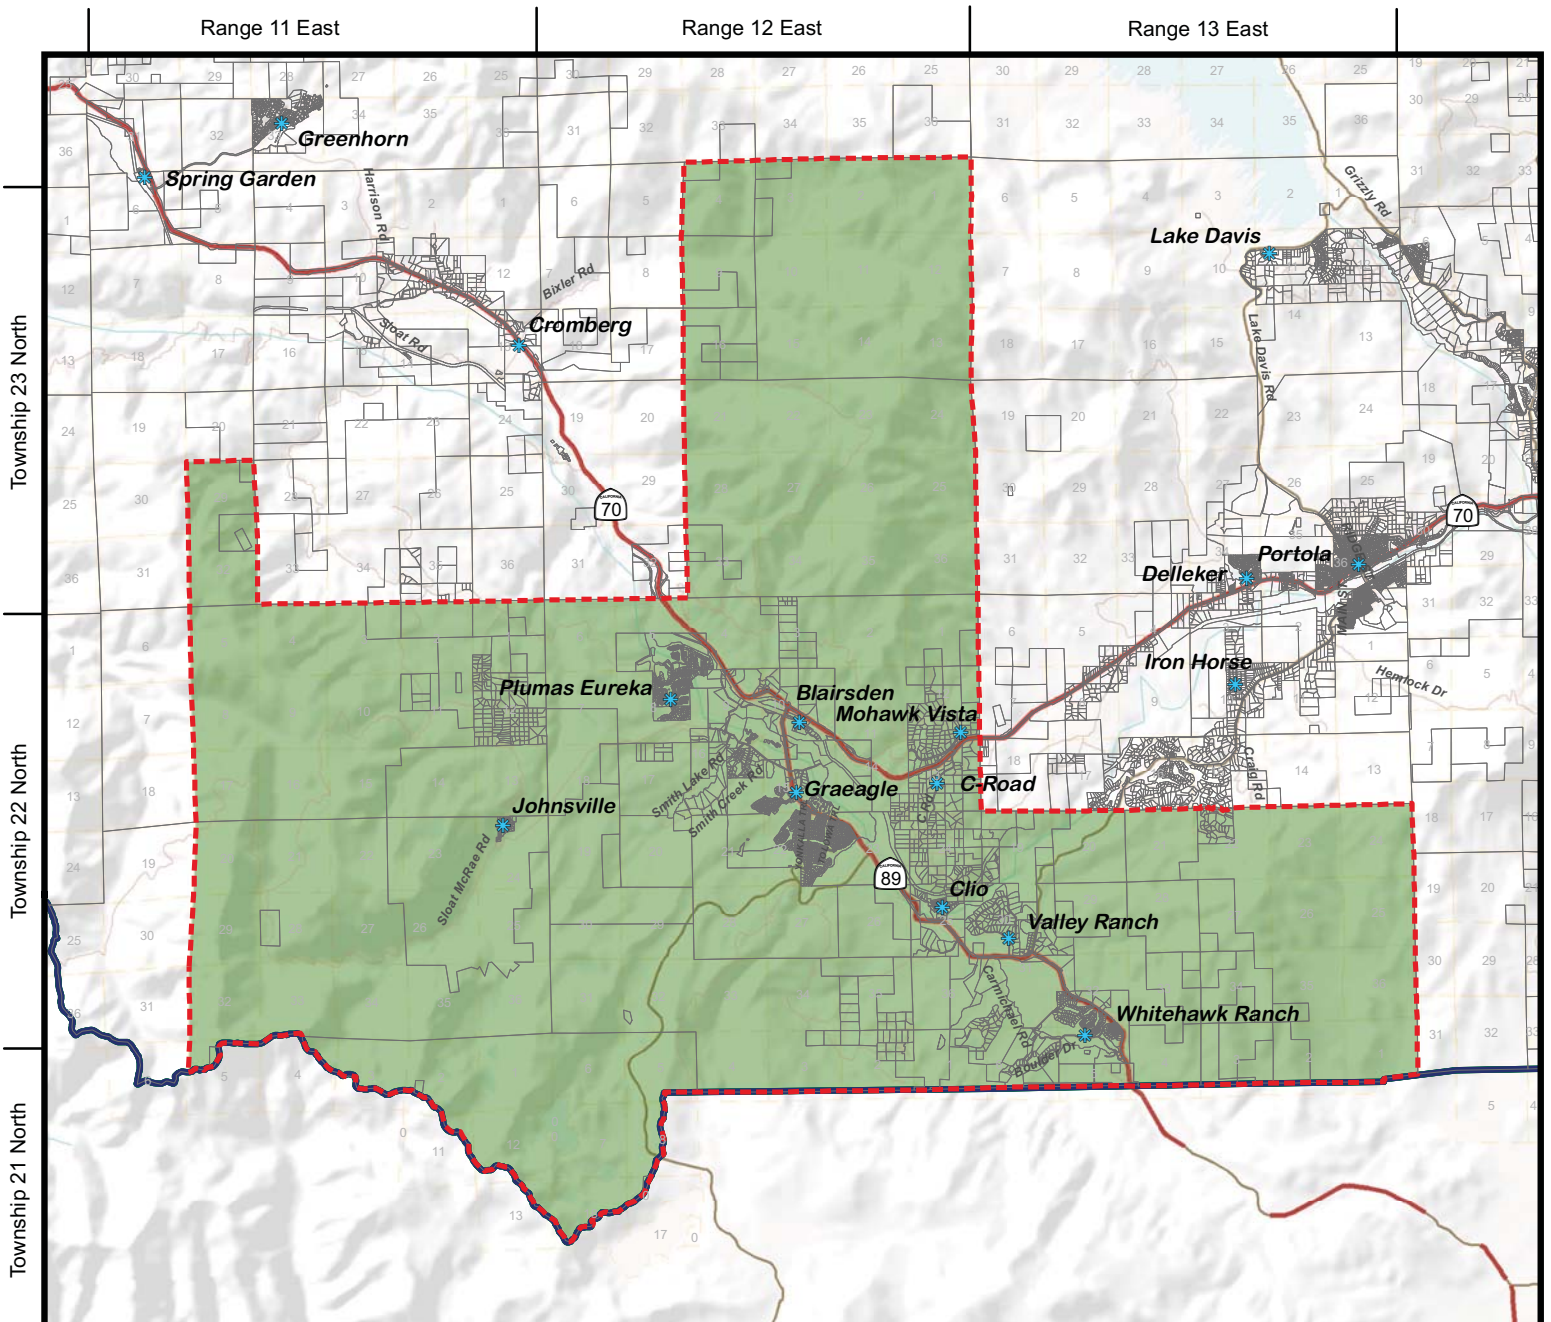

PLUMAS LOCAL AGENCY FORMATION COMMISSION

MOHAWK CEMETERY DISTRICT

ADOPTED SPHERE OF INFLUENCE

Legend

- Communities
- Plumas County Boundary
- County Boundaries
- Highways
- Roads
- Parcels
- Sectional Grid (MDB&M)

- Mohawk Cemetery District
- Mohawk Cemetery District Adopted Sphere of Influence Boundary

0 1 2 4 Miles

Mohawk Cemetery District Adopted Sphere of Influence

LAFCo Resolution: # 2019-0001
Adopted: April 8, 2019

Plumas LAFCo

Map Created 5/17/2019