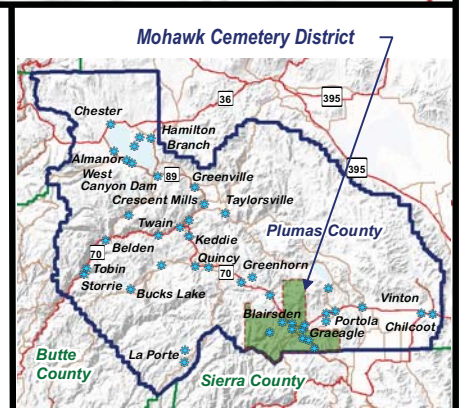

PLUMAS LOCAL AGENCY FORMATION COMMISSION

MOHAWK CEMETERY DISTRICT

ADOPTED SPHERE OF INFLUENCE

Legend

- Communities
- Plumas County Boundary
- County Boundaries
- Highways
- Roads
- Parcels
- Sectional Grid (MDB&M)

- Mohawk Cemetery District
- Mohawk Cemetery District Adopted Sphere of Influence Boundary

0 1 2 4 Miles

Mohawk Cemetery District Adopted Sphere of Influence

LAFCo Resolution: # 2019-0001
Adopted: April 8, 2019