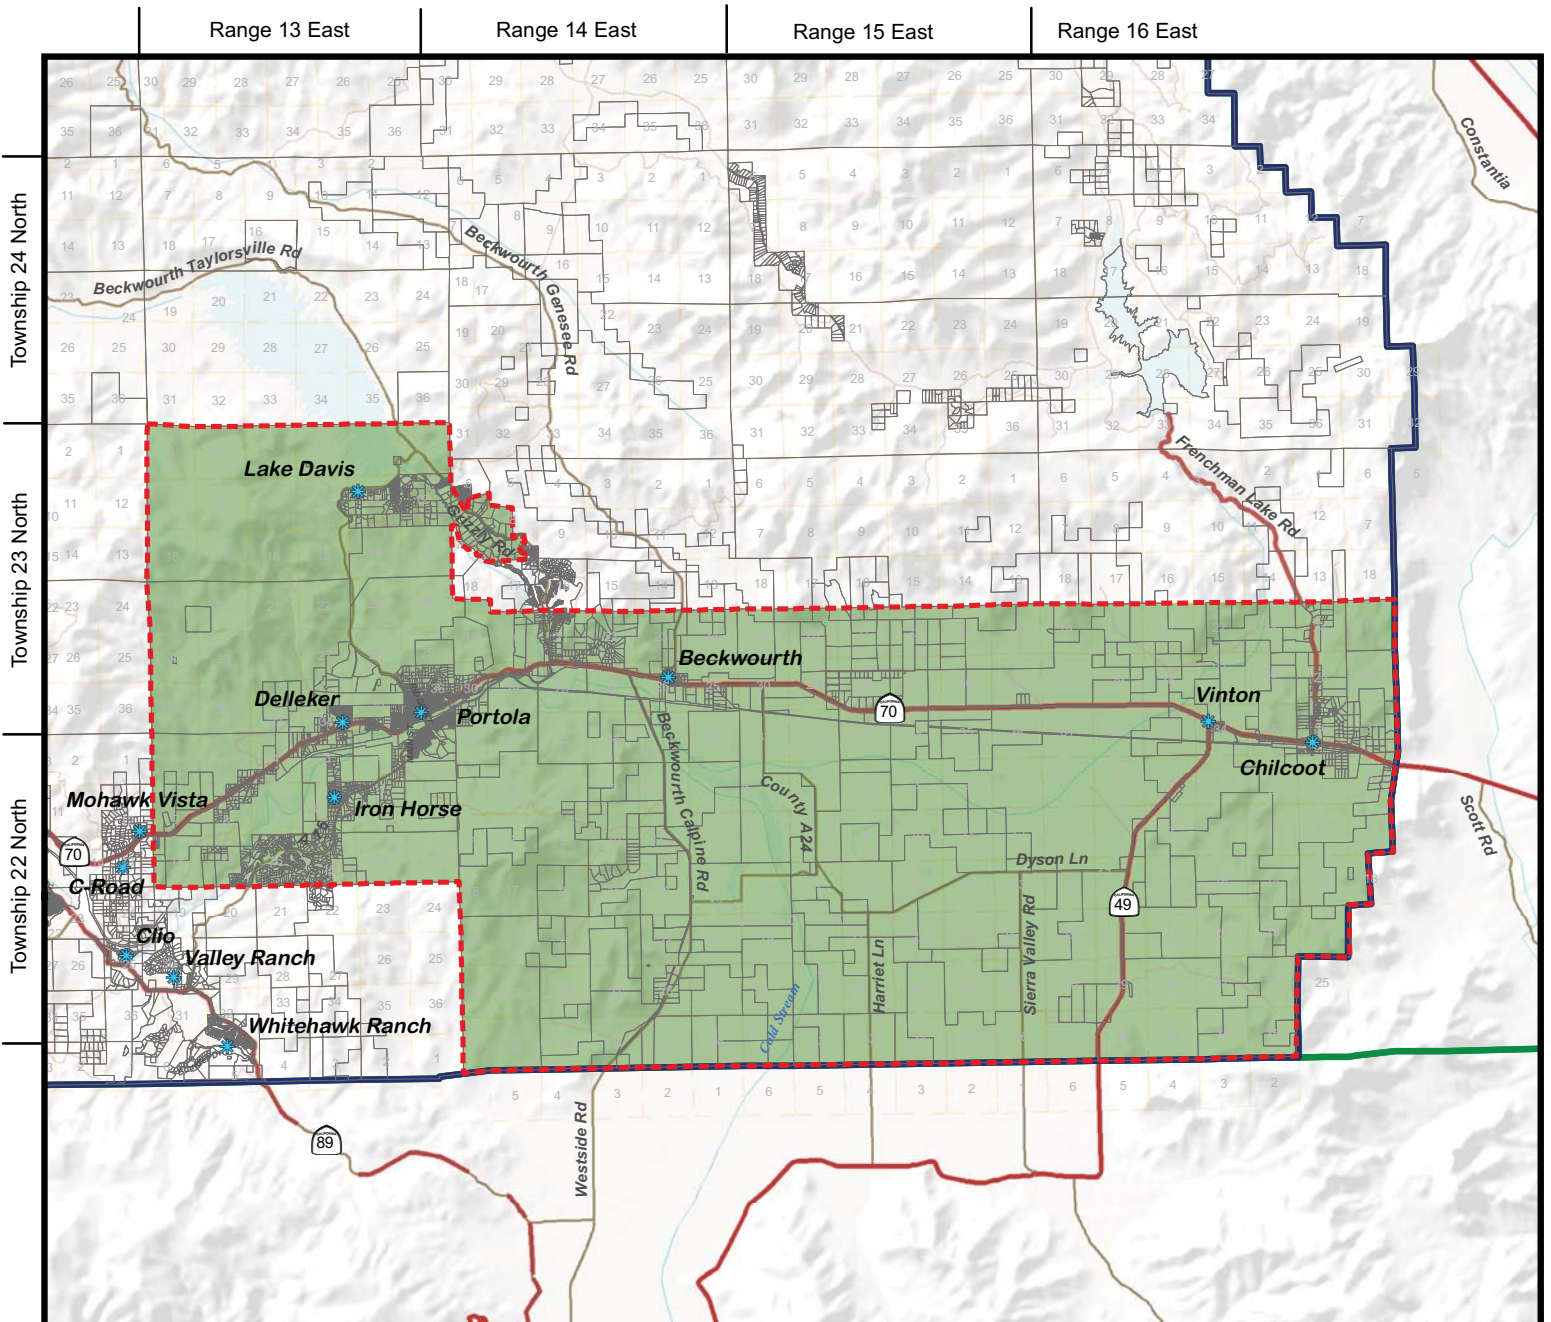

## PORTOLA CEMETERY DISTRICT

### ADOPTED SPHERE OF INFLUENCE

#### Legend

- ★ Communities
- Plumas County Boundary
- County Boundaries
- Highways
- Roads
- Parcels
- Sectional Grid (MDB&M)
- Portola Cemetery District
- Portola Cemetery District Adopted Sphere of Influence Boundary

**Portola Cemetery District  
Adopted Sphere of Influence**

LAFCo Resolution: # 2019-0001  
Adopted: April 8, 2019

Plumas LAFCo

Map Created 5/17/2019