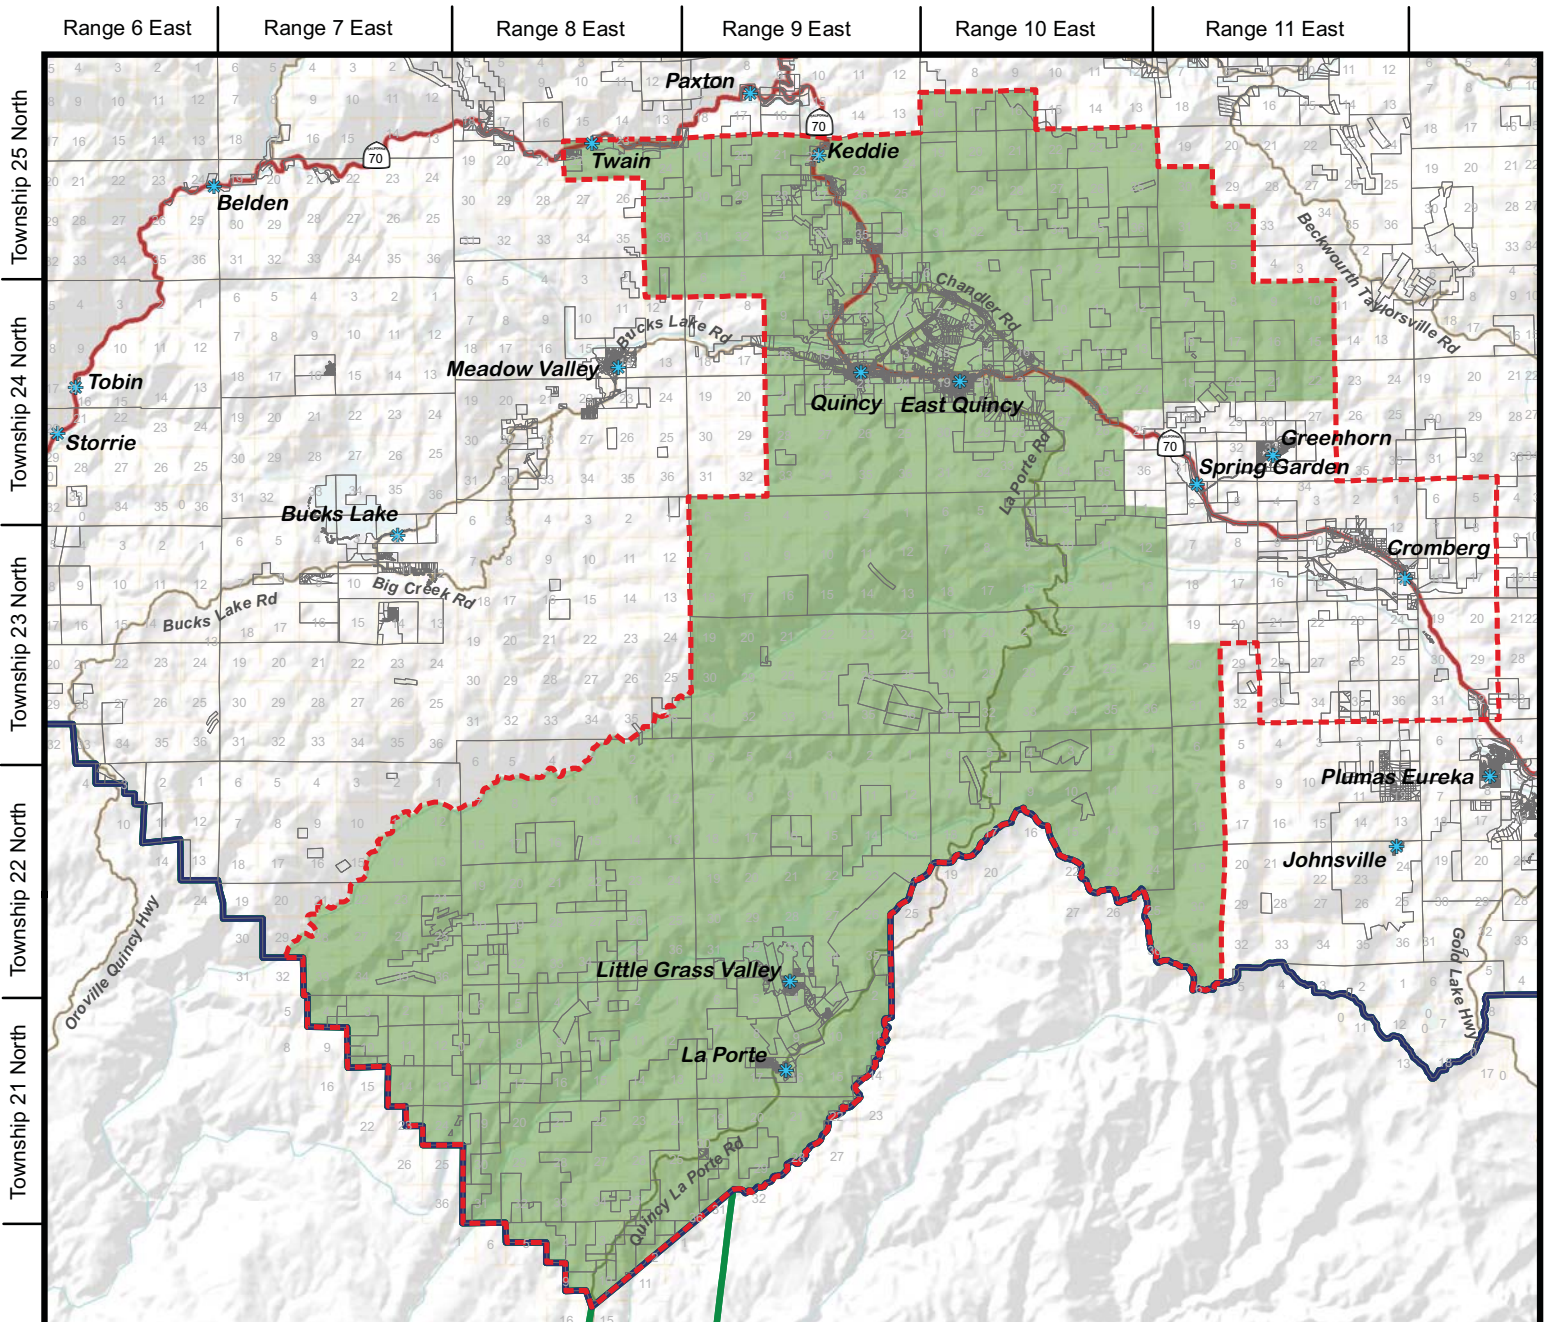

PLUMAS LOCAL AGENCY FORMATION COMMISSION

QUINCY LAPORTE CEMETERY DISTRICT

ADOPTED SPHERE OF INFLUENCE

Legend

- Communities
- Plumas County Boundary
- County Boundaries
- Highways
- Roads
- Parcels
- Sectional Grid (MDB&M)
- Quincy LaPorte Cemetery District
- Quincy LaPorte Cemetery District Adopted Sphere of Influence Boundary

Quincy LaPorte Cemetery District Adopted Sphere of Influence

LAFCo Resolution: # 2019-0001

Adopted: April 8, 2019

Plumas LAFCo

Map Created 5/17/2019