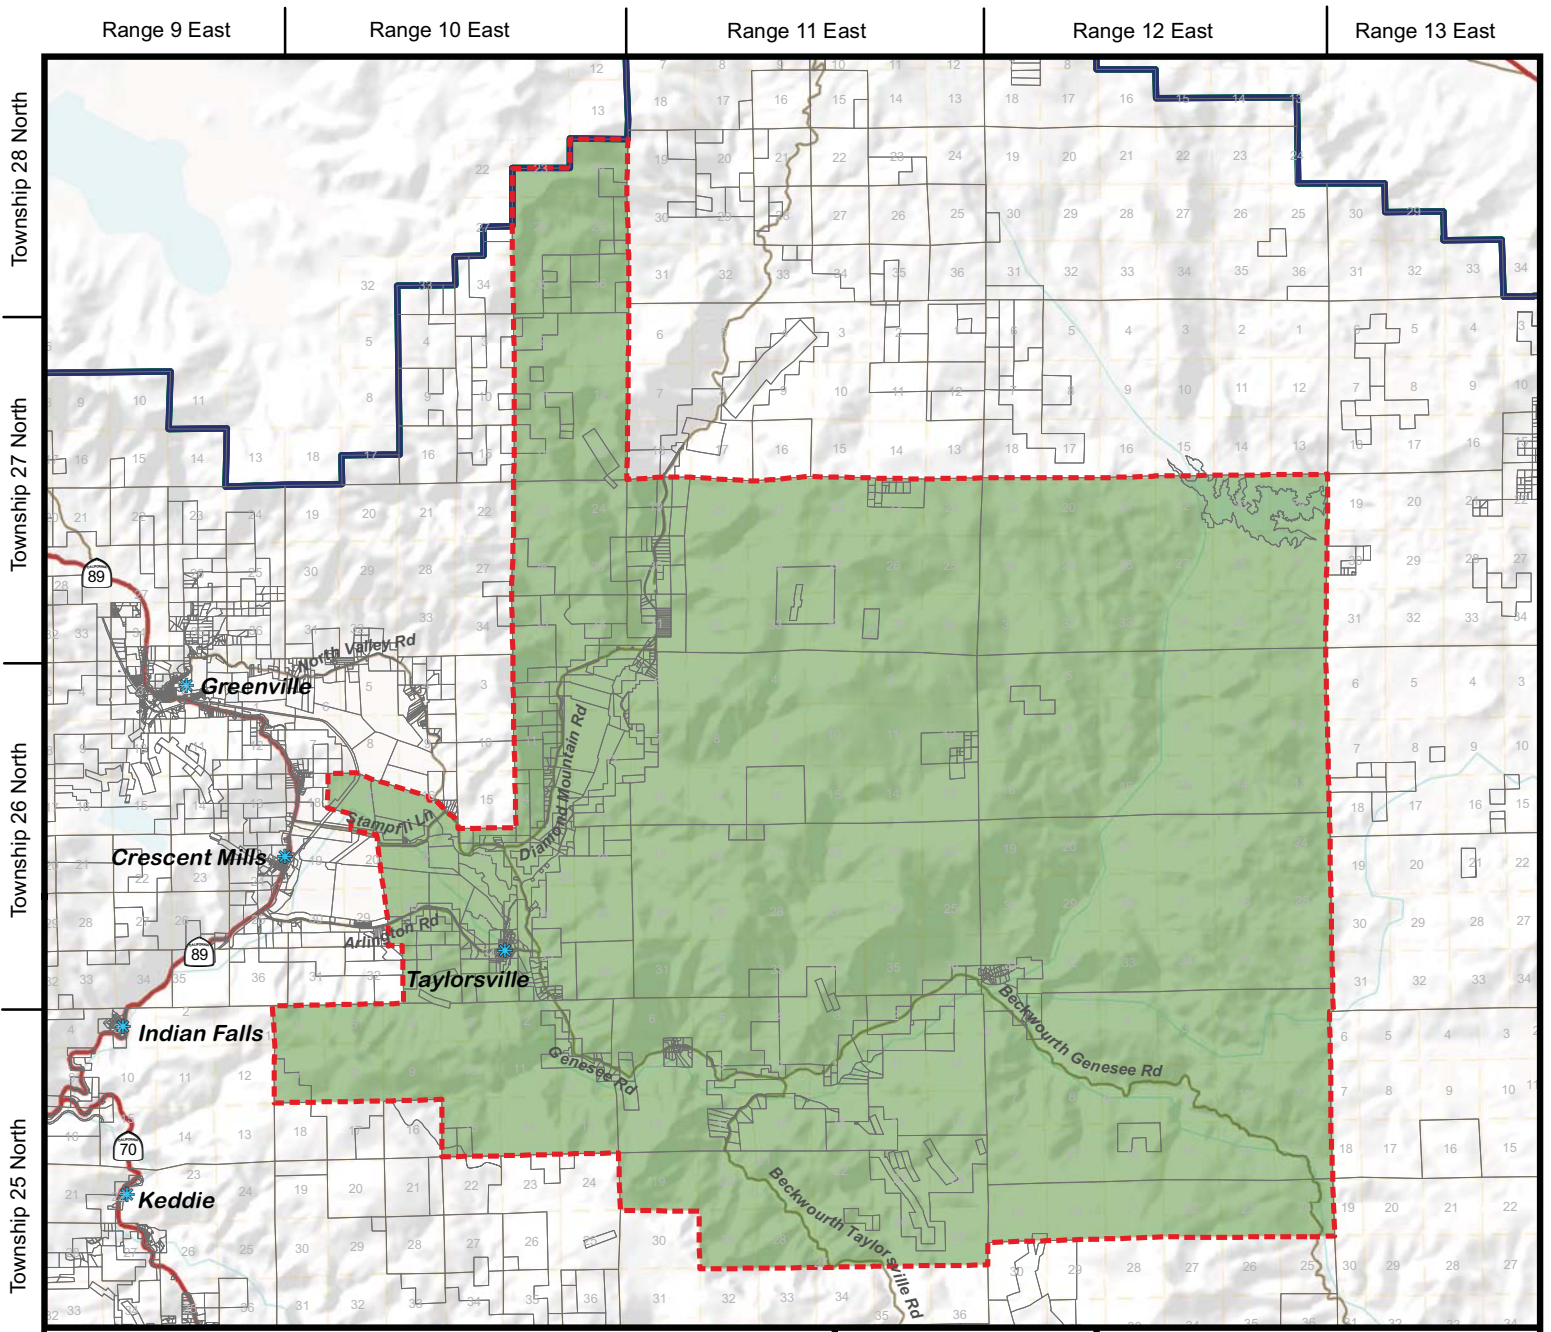

PLUMAS LOCAL AGENCY FORMATION COMMISSION TAYLORSVILLE CEMETERY DISTRICT ADOPTED SPHERE OF INFLUENCE

Legend

- Communities
- Plumas County Boundary
- County Boundaries
- Highways
- Roads
- Parcels
- Sectional Grid (MDB&M)

- Taylorsville Cemetery District
- Taylorsville Cemetery District Adopted Sphere of Influence Boundary

Taylorsville Cemetery District Adopted Sphere of Influence

LAFCo Resolution: # 2019-0001
Adopted: April 8, 2019
Plumas LAFCo

Map Created 5/17/2019